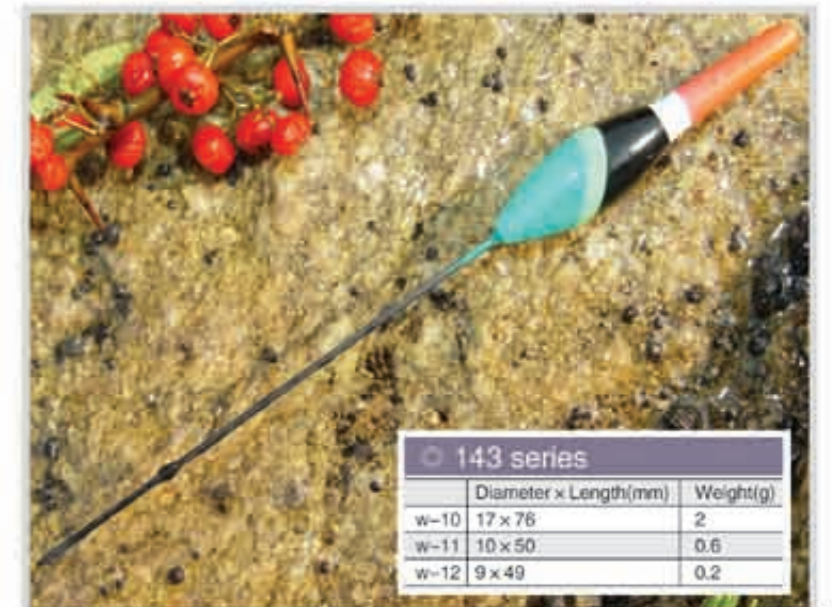

142 series pw-6

	Diameter x Length(mm)	Weight(g)
	14 x 40	1.3

142 series pw-8

	Diameter x Length(mm)	Weight(g)
	18 x 51	1.3

142 series pw-9

	Diameter x Length(mm)	Weight(g)
	14 x 40	1

143 series

	Diameter x Length(mm)	Weight(g)
w-10	17 x 76	2
w-11	10 x 50	0.6
w-12	9 x 49	0.2