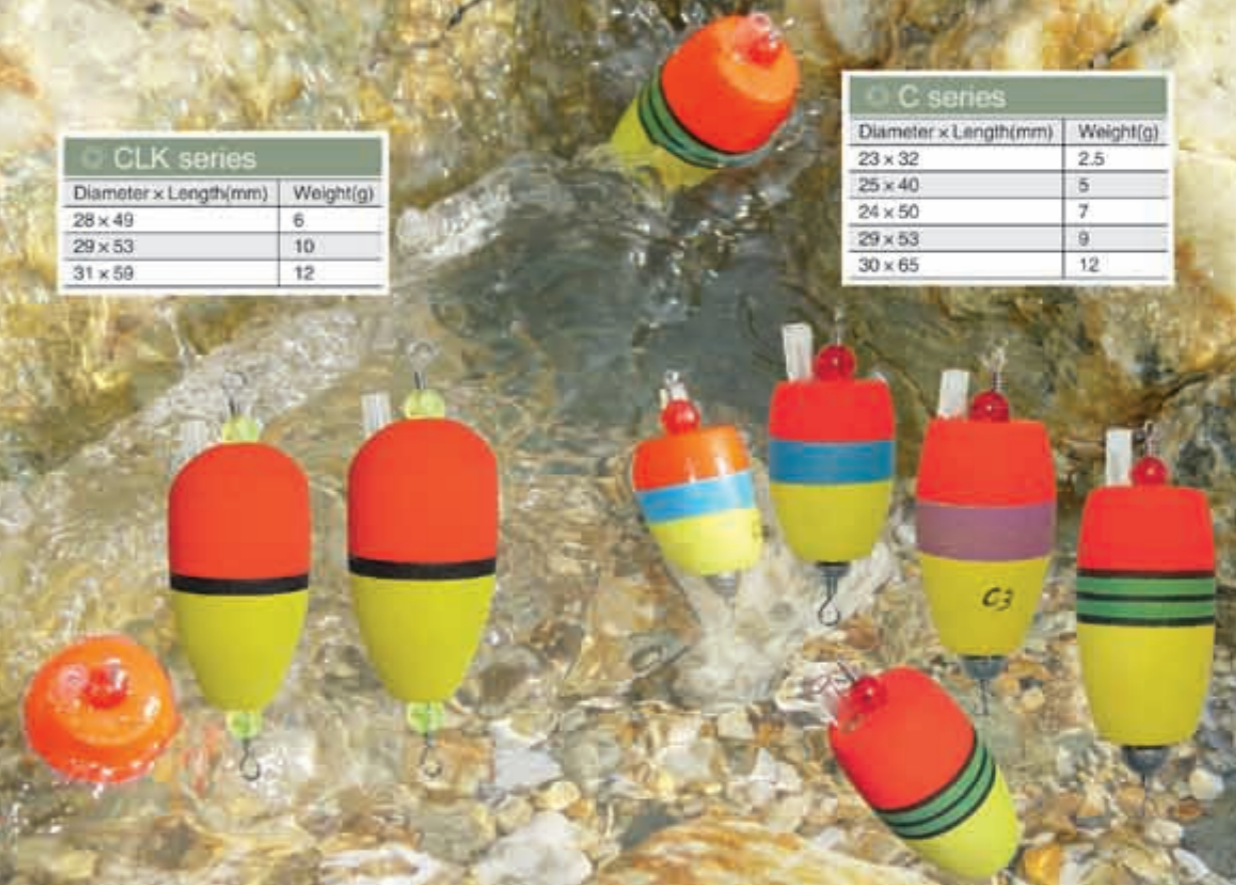

C series

Diameter x Length(mm)	Weight(g)
23 x 32	2.5
25 x 40	5
24 x 50	7
29 x 53	9
30 x 65	12

FLK series

Diameter x Length(mm)	Weight(g)
37 x 100	40
41 x 110	45
42 x 120	50

FISHING FLOAT EVA

ELK series

Diameter x Length(mm)	Weight(g)
27 x 43	6
28 x 60	14
34 x 82	20
34 x 93	30
37 x 107	40