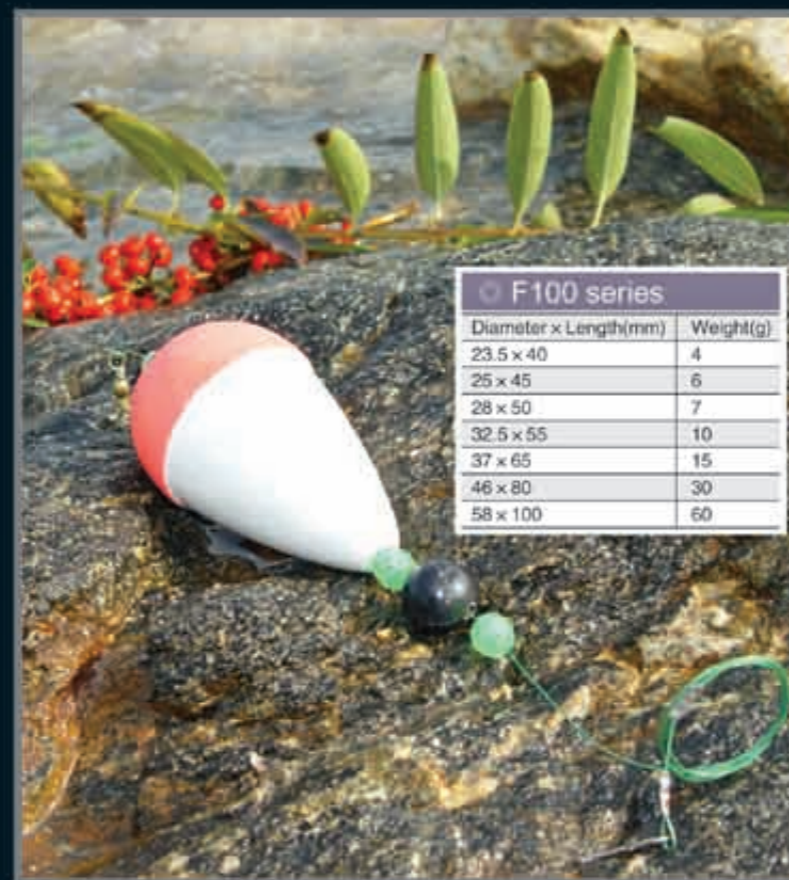

F100 series

Diameter x Length(mm)	Weight(g)
23.5 x 40	4
25 x 45	6
28 x 50	7
32.5 x 55	10
37 x 65	15
46 x 80	30
58 x 100	60